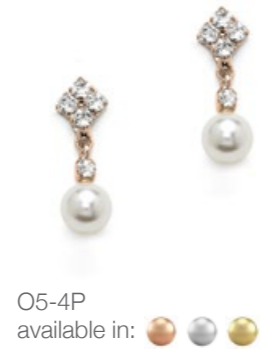

O5-DP Gold

K1S-DP Gold
available in size options: 42 + 3cm | 50 + 3cm

O3-RND-H
available in: 

K1S-RND, available in:  size options: 42 + 3cm | 50 + 3cm

Pictured: O5-3P
KC-BC-3P

Necklace Sets Diamond Cut

O5-3P
available in: 

KC-BC-3P, available in: 

O6-CP
available in: 

KC-CP, available in: 

Necklace Sets Diamond Cut

O5-4P
available in:   

KSL-4P, available in:   

AC-BC-OS, available in:   

KC-BC-OS, available in:   